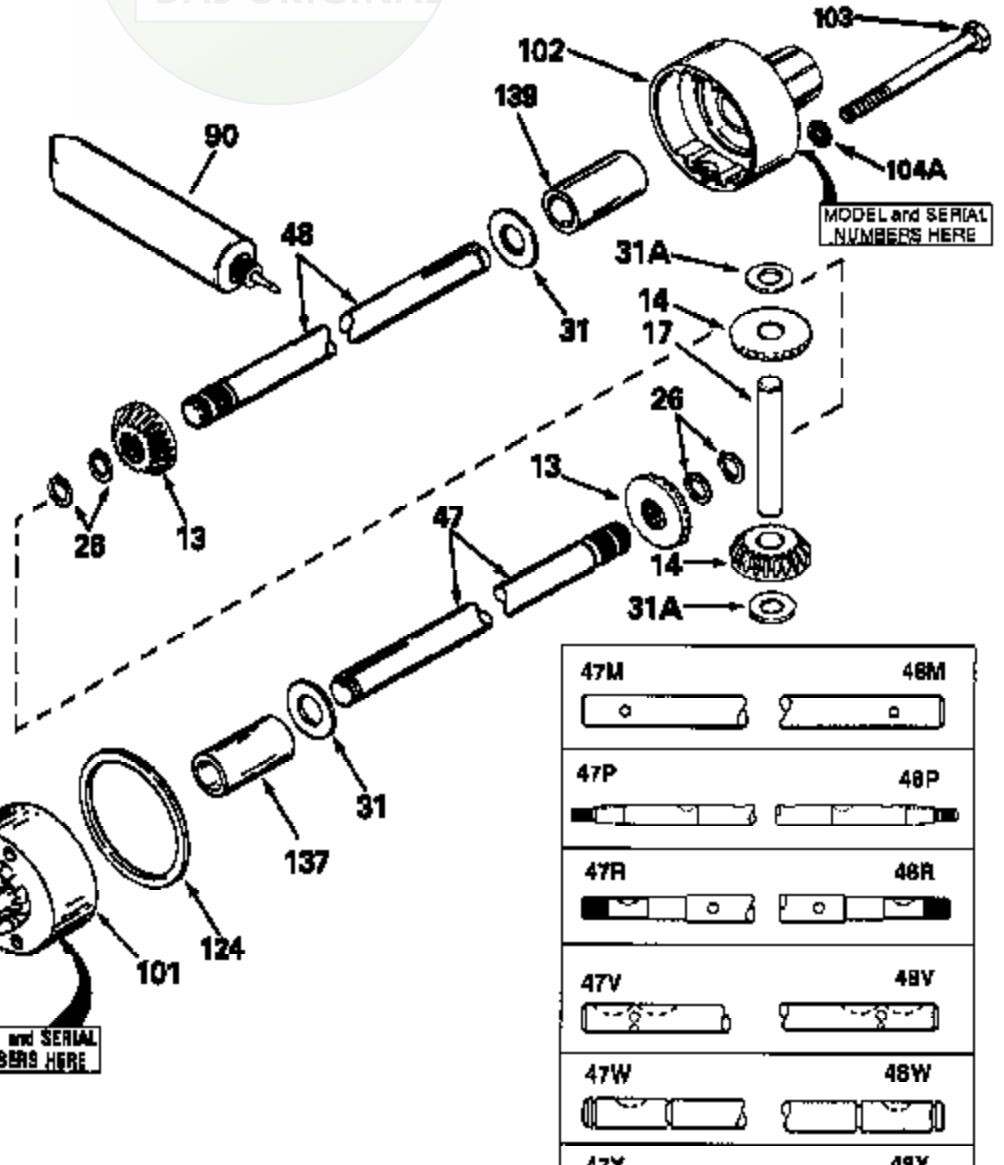

JOIST

SICHER IST DAS:
DAS ORIGINAL

47	48
47A	48A
47B	48B
47C	48C
47D	48D
47E	48E
47H	48H
47L	48L

47M	48M
47P	48P
47R	48R
47V	48V
47W	48W
47X	48X

Ref #	Part Number	Qty	Description
13	778067		Gear, Bevel (16 teeth)
14	778068		Gear, Pinion (16 teeth)
17	786040		Pin, Drive
26	788038		Ring, Retaining
31	780001		Washer (3/4" ID x 1-1/2" OD x 1/16" t hick)
31A	780096		Washer, Thrust
47D	774176		Axle (9-5/16" long)
48D	774177		Axle (13-3/4" long)
82	786043		Sprocket. No Teeth 54. O.D. 8.823
82	786051		Sprocket. No Teeth 60. O.D. 9.841
82	786070		Sprocket. No Teeth 48. O.D. 7.920
82	786041A		Sprocket. No Teeth 45. O.D. 7.389
82	786042	100-126	Sprocket. No Teeth 40. O.D. 6.650
90	788067B	Peerless	Grease (32 oz. bottle Bentonite greas e)
101	774073		Differential Carrier Hsg (Incl. 137)
102	774073		Differential Carrier Hsg (Incl. 139)
103	792041		Screw, 5/16-18 x 3-3/4"
104A	792061		Washer, Flat, 5/16"
104	792042		Nut, Lock, 5/16-18 (Use as required)
137	780077		Bushing (3/4" ID x 1-1/16" OD x 2-1/1 6" long)
139	780077		Bushing (3/4 ID x 1-1/16" OD x 2-1/16 " long)